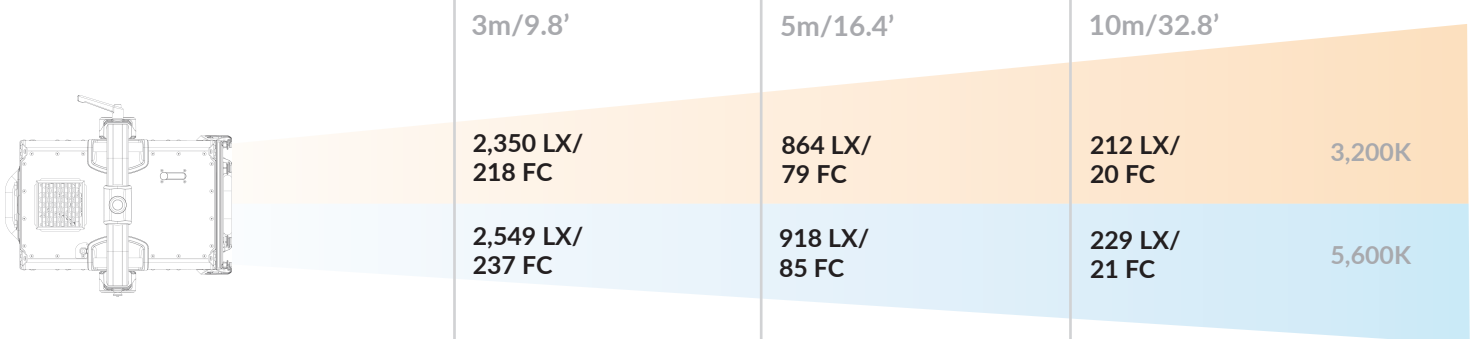

MIX® LED ENGINE 14° SPOT

PUNCH™ LED ENGINE 14° SPOT

MIX® LED ENGINE 70° FLOOD

PUNCH™ LED ENGINE 70° FLOOD