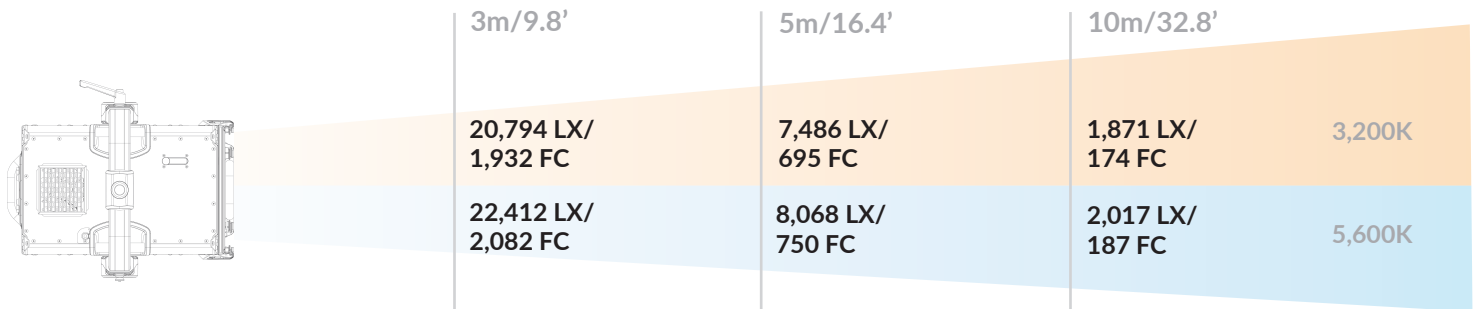

MIX® LED ENGINE 14° SPOT

PUNCH™ LED ENGINE 14° SPOT

MIX® LED ENGINE 70° FLOOD

PUNCH™ LED ENGINE 70° FLOOD