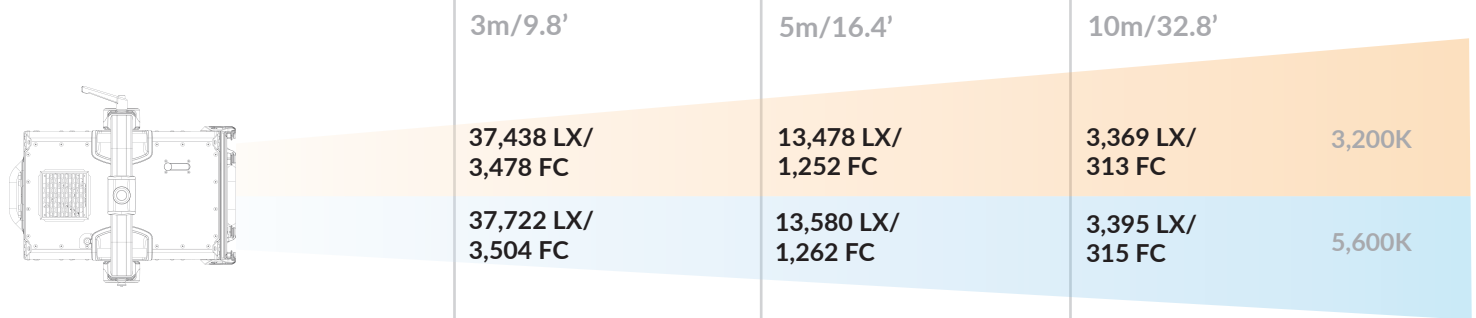

MIX® LED ENGINE 14° SPOT

PUNCH™ LED ENGINE 14° SPOT

MIX® LED ENGINE 70° FLOOD

PUNCH™ LED ENGINE 70° FLOOD