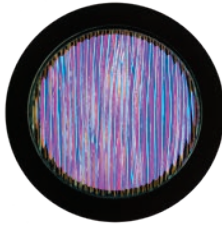

## X-Effects® Projectors

Vibrant, dynamic light effects from X24.

Also available in the compact, outdoor-rated X-Effects LED.

Image Spot®Mini

## Image Spot®

Brilliant Imaging from a silent and compact LED gobo projector.

Varieties include 5500K, 3000K, UV and High Temp. fixtures.  
Accessories available.

Available in IP65 for outdoor installations.