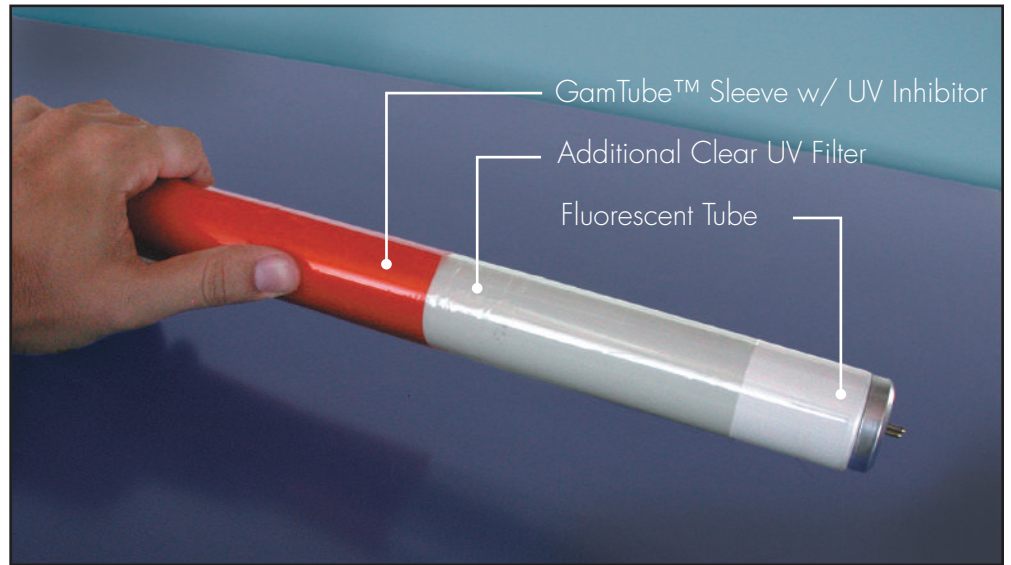

ADDITIONAL UV PROTECTION FOR EVEN LONGER COLOR LIFE:

- One Year Colorfast Warranty *
- Available in any GamColor®
- Installs Quickly and Easily
- Available in any Size & Length
- Can be Trimmed with Scissors

SuperTubes™ are similar to GamTubes™ but designed for even more demanding applications, with a ONE YEAR NON-FADE WARRANTY! * SuperTubes™ utilize a unique double UV protection barrier system that gives twice the UV protection, critical for today's high output fluorescent fixtures. SuperTubes™ protect in two ways: with a clear UV reduction sleeve and then with an overlaid color sleeve, also with UV inhibitors. The two are welded together for ease of handling and installation. SuperTubes™ are available in ANY SIZE AND ANY COLOR.

* See warranty details on website

GAMTUBE ROLL

DEEP DYED POLYESTER COLOR SLEEVE.

SLIPS OVER FLUORESCENT TUBES TO CORRECT OR CHANGE COLOR EMISSIONS.

- Select From any GamColor®, Neutral Densities & UV Filters
- Cut With Scissors To Fit Any Length
- Genuine GamColor® Filters
- Available in Rolls for Economic Handling and Shipping
- Installs Quickly and Easily
- Huge Savings on Large Jobs

OR

In Economic Rolls from 400 feet to 1000 feet long