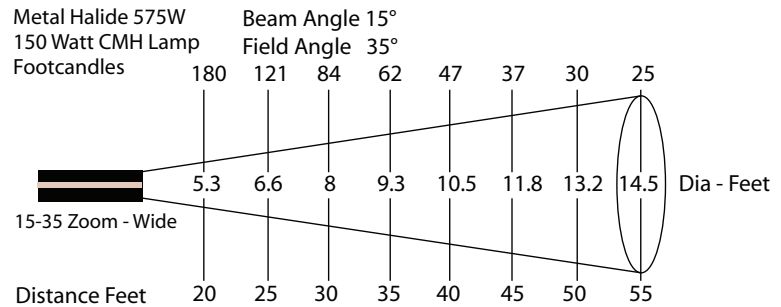

PHOTOMETRICS