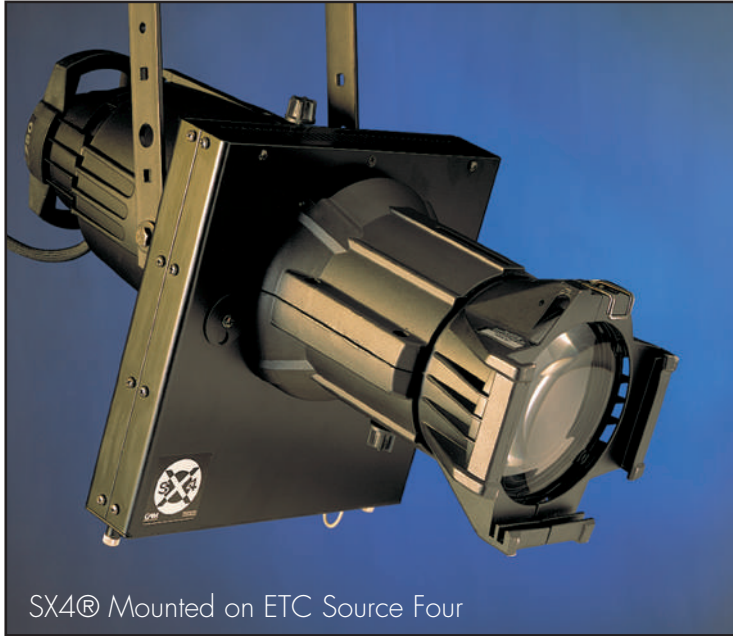

# SX4® SCENIC PROJECTION SYSTEM PATENTED

A SCENIC PROJECTOR, GOBO CHANGER OR COLOR CHANGER