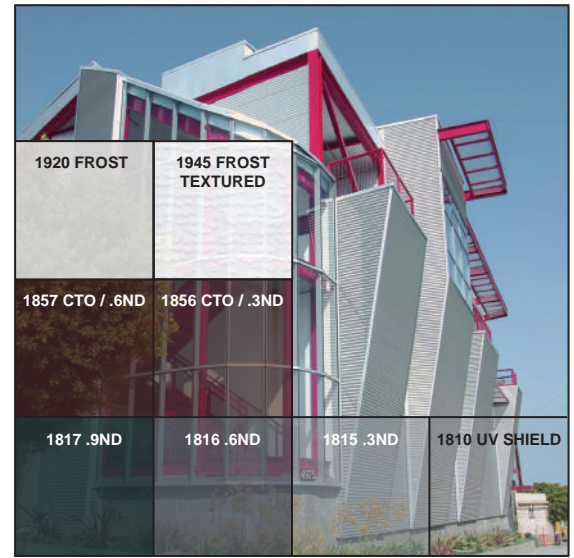

WINDOWGRIP™

GAMCOLOR® WITH A LOW-TACK ADHESIVE SECURES , CTO, FROST AND UV FILM TO WINDOWS

REDUCE INTENSITY AND/OR CHANGE COLOR TEMPERATURE OF DAYLIGHT FROM WINDOWS!

GAM has applied an optically clear low-tack adhesive to its optically clear deep dyed polyester CineFilter™ to create WindowGrip™. GAM CineFilter™ is a color correction filter manufactured to stringent quality control standards from high-temperature, heat-resistant and UV-protected materials. The resulting combination is a color correction filter that ensures consistent color quality for repeat reliability and superior performance. WindowGrip™ solves the color correction and intensity problems of sunlight coming through a window. WindowGrip™ adds a new dimension of control and flexibility not previously possible.

The WindowGrip™ range.