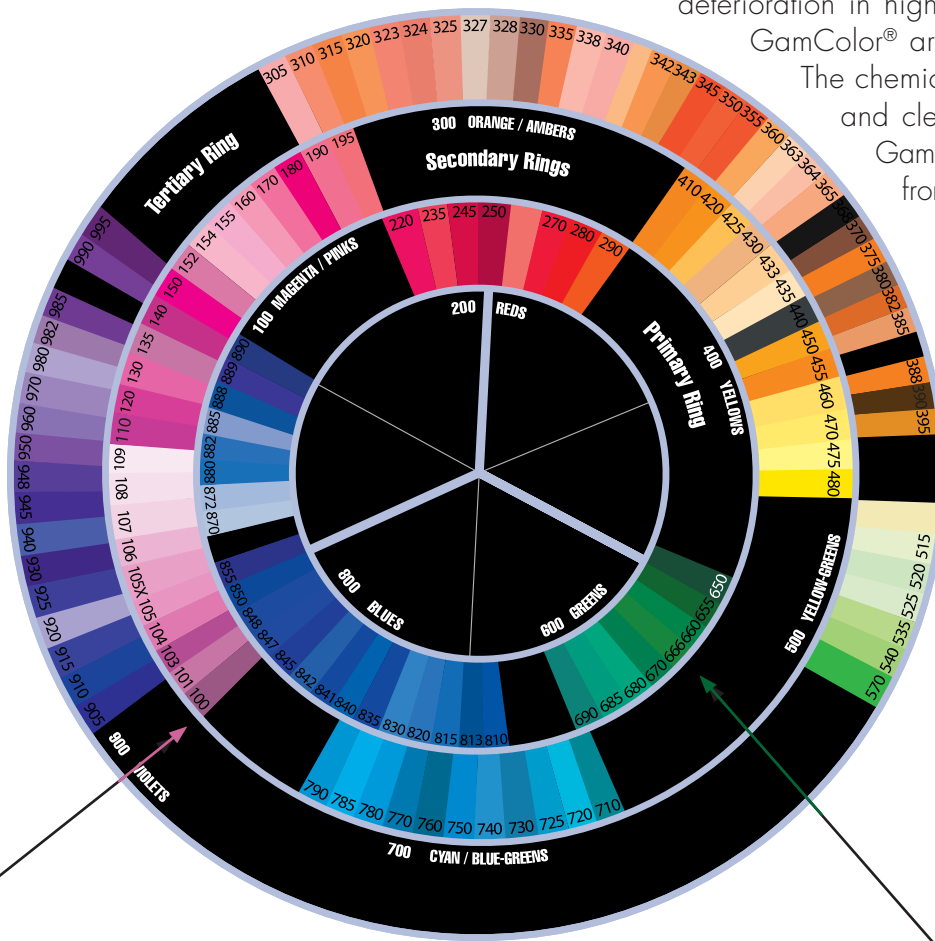

GamColors® are numbered in sections:

- 100 – Magenta
- 200 – Red
- 300 – Orange
- 400 – Yellow
- 500 – Yellow Green
- 600 – Green
- 700 – Blue Green
- 800 – Blue
- 900 – Violet

GamColor® is deep dyed in a high temperature resistant polyester with a melting point of 480°F (250°C). The GamColor® swatchbook is chromatically arranged and provides a sample of each color along with a full spectral analysis. Adhering to that analysis is one way we ensure that GamColor® is consistent in color and performance now and into the future. Each carefully formulated color goes through a rigorous quality control procedure to ensure your satisfaction every time you use GamColor®. Because it is deep dyed, the color will not scratch off the surface and is optically clear. The clear polyester base is highly resistant to tears, punctures, cracking and deterioration in high heat applications. The dyes used to produce GamColor® are the most stable and heat resistant available.

The chemical process ensures that the colors will be clean and clear with excellent transmission and consistency. GamColor® quality control includes constant monitoring, from raw material to finished product.

- COLOR FILTERS
- CINEFILTERS™
- DIFFUSION
- HEAT SHIELD 99
- UV PROTECTION
- GAMTUBE™
- SUPERTUBE™
- WINDOWGRIP™
- GEL TAPE

USING THE GamColor® WHEEL TO FIND COMPLEMENTARY COLORS.

After you have selected a GamColor® from your swatchbook, locate your color on the wheel and look across the wheel for a selection of complementary colors.

The GamColor® System divides the visible spectrum into nine color sections that are convenient to the lighting designer. It is a circular classification of colors by hue, referencing the primaries, secondaries and important subdivisions. The GamColor® Swatchbook is arranged according to this chromatic sequence, making it easy to locate a color in a logical manner. As new colors are added, they will be numbered and positioned properly on the wheel and in the book. Use this color wheel to find complementary color schemes.

Spectral Distribution charts can be seen online or in our swatchbooks