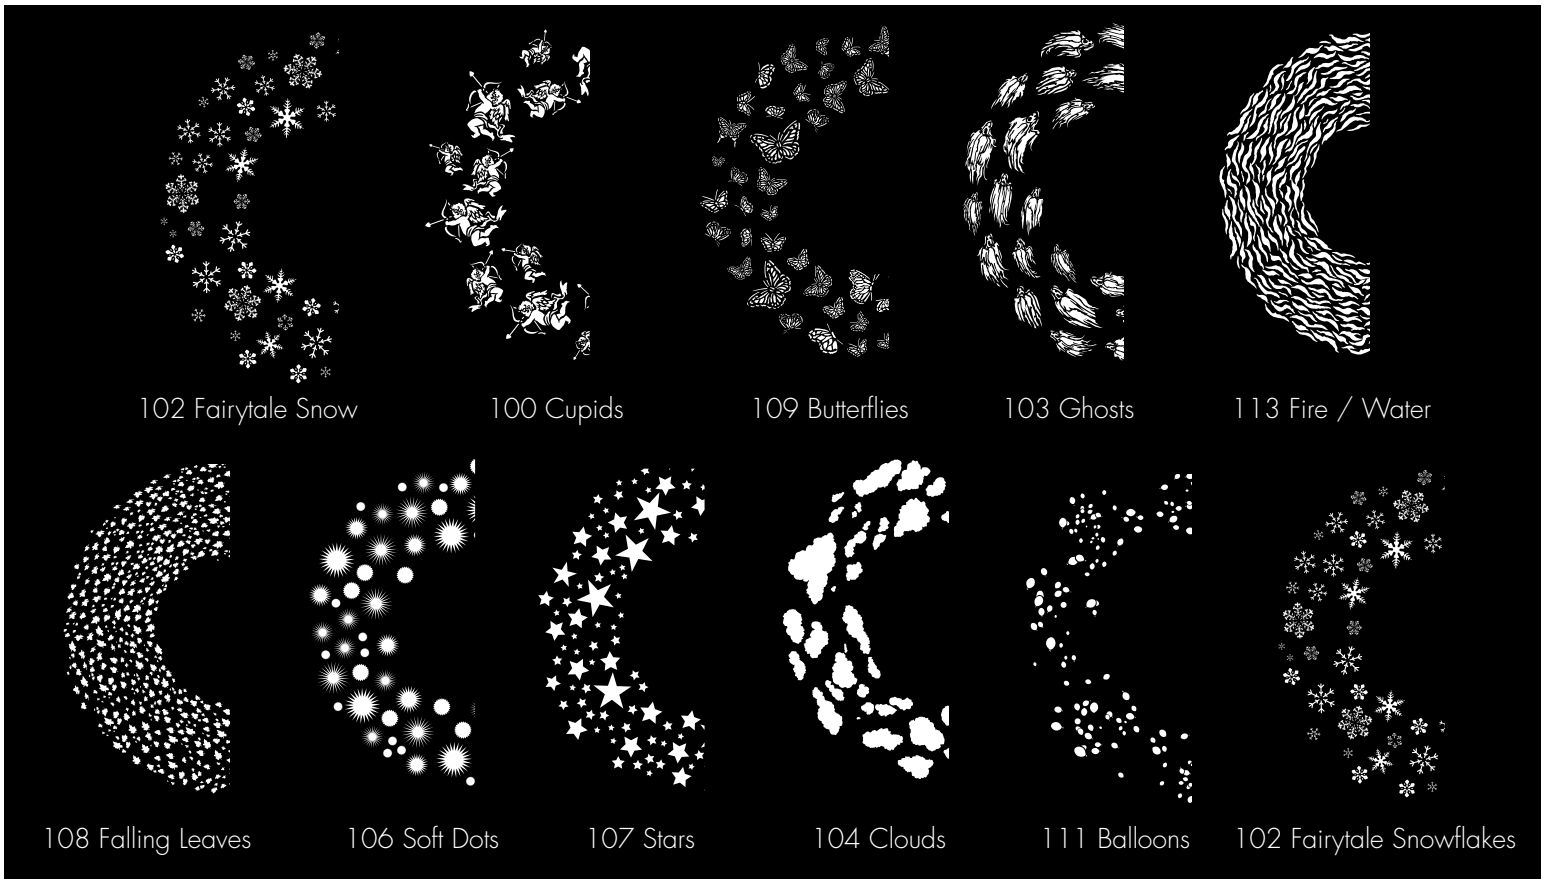

DISCS (8.5 INCHES)

102 Fairytale Snow

100 Cupids

109 Butterflies

103 Ghosts

113 Fire / Water

108 Falling Leaves

106 Soft Dots

107 Stars

104 Clouds

111 Balloons

102 Fairytale Snowflakes