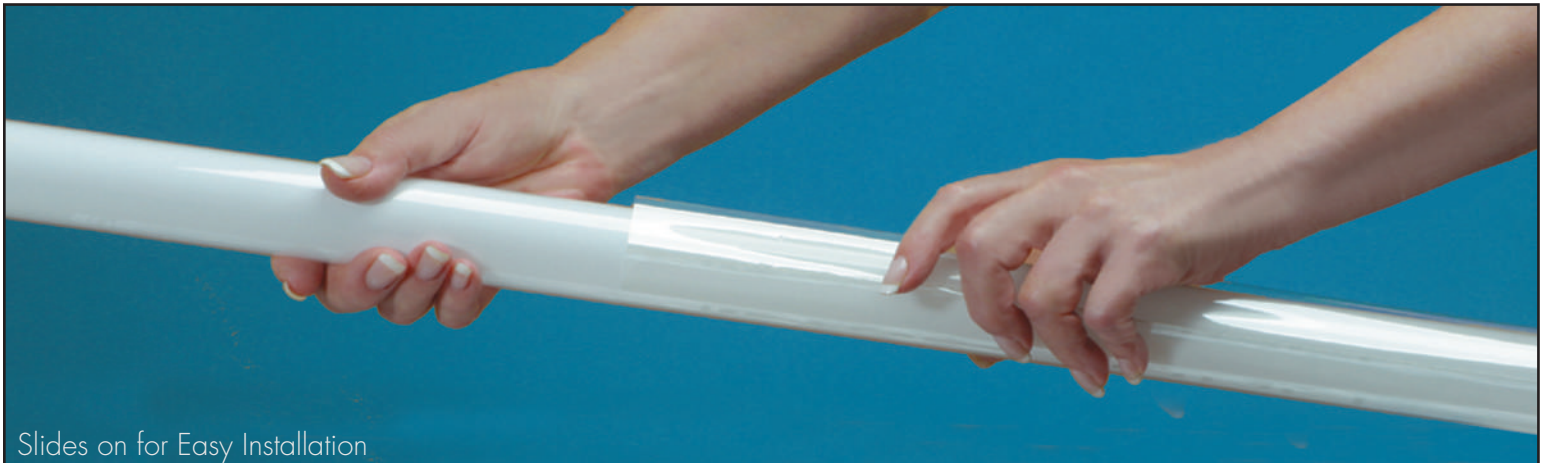

GAMTUBE™ UV SHIELD PREVENTS COLORS FROM FADING

Fluorescent lamps generate high levels of ultraviolet energy which is detrimental to dyes in fabrics, paintings, drawings and other art work. GamTube™ UV Shield is an extremely effective way to protect your valuable items. Use alone or layered under a colored GamTube™. GamTubes™ are easy to install, reusable and flexible, and fold flat for storage and shipping. UV material is also available in sheets and rolls and in WindowGrip™.