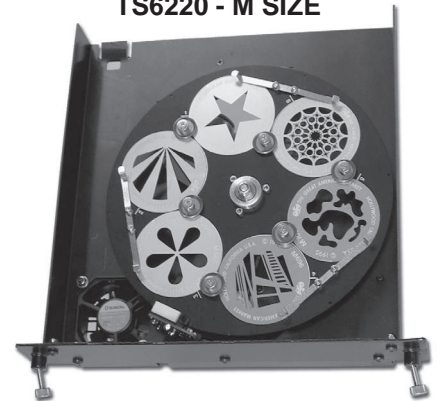

TS6240 - B SIZE

TS6220 - M SIZE

The Four-Gobo Changer uses any 'B' size pattern and the Six-Gobo Changer, any 'M' size.