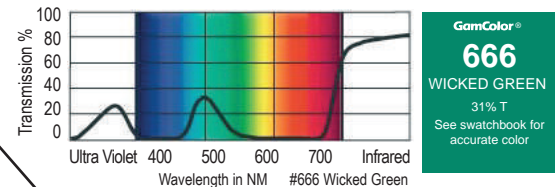

GamColors® are numbered in sections:

- 100 – Magenta
- 200 – Red
- 300 – Orange
- 400 – Yellow
- 500 – Yellow Green
- 600 – Green
- 700 – Blue Green
- 800 – Blue
- 900 – Violet

GamColor® is deep dyed in a high temperature resistant polyester with a melting point of 480°F (250°C). The GamColor® swatchbook is chromatically arranged and provides a sample of each color along with a full spectral analysis. Adhering to that analysis is one way we ensure that GamColor® is consistent in color and performance now and into the future. Each carefully formulated color goes through a rigorous quality control procedure to ensure your satisfaction every time you use GamColor®. Because it is deep dyed, the color will not scratch off the surface and is optically clear. The clear polyester base is highly resistant to tears, punctures, cracking and deterioration in high heat applications. The dyes used to produce GamColor® are the most stable and heat resistant available.

The chemical process ensures that the colors will be clean and clear with excellent transmission and consistency. GamColor® quality control includes constant monitoring, from raw material to finished product.

- COLOR FILTERS
- CINEFILTERS™
- DIFFUSION
- HEAT SHIELD 99
- UV PROTECTION
- GAMTUBE™
- SUPERTUBE™
- WINDOWGRIP™
- GEL TAPE

USING THE GamColor® WHEEL TO FIND COMPLEMENTARY COLORS.

After you have selected a GamColor® from your swatchbook, locate your color on the wheel and look across the wheel for a selection of complementary colors.

The GamColor® System divides the visible spectrum into nine color sections that are convenient to the lighting designer. It is a circular classification of colors by hue, referencing the primaries, secondaries and important subdivisions. The GamColor® Swatchbook is arranged according to this chromatic sequence, making it easy to locate a color in a logical manner. As new colors are added, they will be numbered and positioned properly on the wheel and in the book. Use this color wheel to find complementary color schemes.

Spectral Distribution charts can be seen online or in our swatchbooks