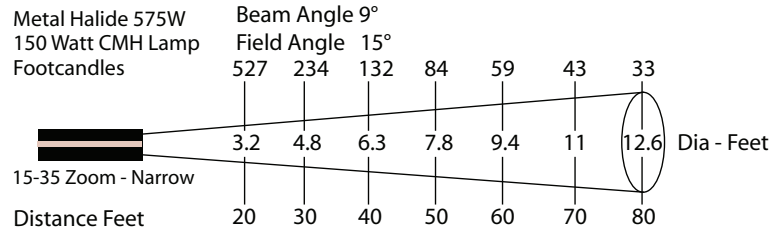

PHOTOMETRICS